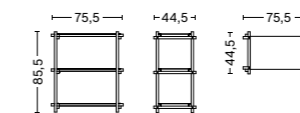

DIMENSIONS

WOODY SHELVING LOW
Width 206,5 cm
Depth 44,5 cm
Height 85,5 cm

WOODY SHELVING COLUMN LOW
Width 75,5 cm
Depth 44,5 cm
Height 85,5 cm

WOODY SHELVING HIGH
Width 206,5 cm
Depth 44,5 cm
Height 196,5 cm

WOODY SHELVING COLUMN HIGH
Width 75,5 cm
Depth 44,5 cm
Height 196,5 cm

PRODUCT INFORMATION

DESIGN YEAR
2009

COUNTRY OF ORIGIN
China

CONSTRUCTION
Requires assembly

WARRANTY
HAY provides a 5-year product warranty. Please contact the HAY sales team for further information about the warranty terms and conditions.