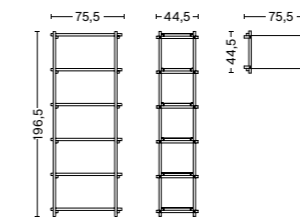

DIMENSIONS

WOODY SHELVING LOW
Width 206,5 cm
Depth 44,5 cm
Height 85,5 cm

WOODY SHELVING COLUMN LOW
Width 75,5 cm
Depth 44,5 cm
Height 85,5 cm

WOODY SHELVING HIGH
Width 206,5 cm
Depth 44,5 cm
Height 196,5 cm

WOODY SHELVING COLUMN HIGH
Width 75,5 cm
Depth 44,5 cm
Height 196,5 cm

PRODUCT INFORMATION

DESIGN YEAR
2009

COUNTRY OF ORIGIN
China

CONSTRUCTION
Requires assembly

WARRANTY
HAY provides a 5-year product warranty. Please contact the HAY sales team for further information about the warranty terms and conditions.