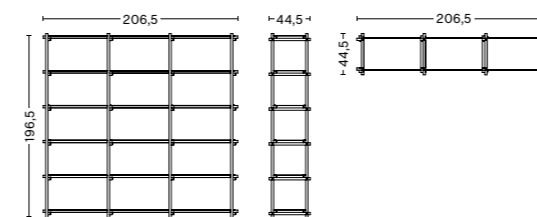

COLOUR & FINISH

Please note that the colours are indicative

	MODEL	Woody Shelving Low	Woody Shelving Column Low	Woody Shelving High	Woody Shelving Column High
FRAME					
SHELVES					
Soaped oak frame Almond white powder coated steel shelves		●	●	●	●
Soaped oak frame Clear tempered glass shelves		●	●		
Smokey grey water-based lacquered beech frame Smokey grey powder coated steel shelves		●	●	●	●
Smokey grey water-based lacquered beech frame Clear tempered glass shelves		●	●		

DIMENSIONS

WOODY SHELVING LOW
Width 206,5 cm
Depth 44,5 cm
Height 85,5 cm

WOODY SHELVING COLUMN LOW
Width 75,5 cm
Depth 44,5 cm
Height 85,5 cm

WOODY SHELVING HIGH
Width 206,5 cm
Depth 44,5 cm
Height 196,5 cm

WOODY SHELVING COLUMN HIGH
Width 75,5 cm
Depth 44,5 cm
Height 196,5 cm

PRODUCT INFORMATION

DESIGN YEAR
2009

COUNTRY OF ORIGIN
China

CONSTRUCTION
Requires assembly

WARRANTY
HAY provides a 5-year product warranty. Please contact the HAY sales team for further information about the warranty terms and conditions.