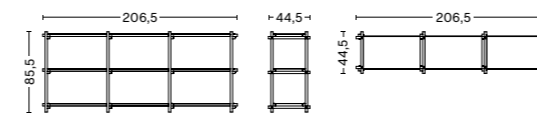

DIMENSIONS

WOODY SHELVING LOW
Width 206,5 cm
Depth 44,5 cm
Height 85,5 cm

WOODY SHELVING COLUMN LOW
Width 75,5 cm
Depth 44,5 cm
Height 85,5 cm

WOODY SHELVING HIGH
Width 206,5 cm
Depth 44,5 cm
Height 196,5 cm

WOODY SHELVING COLUMN HIGH
Width 75,5 cm
Depth 44,5 cm
Height 196,5 cm

PRODUCT INFORMATION

DESIGN YEAR
2009

COUNTRY OF ORIGIN
China

CONSTRUCTION
Requires assembly

WARRANTY
HAY provides a 5-year product warranty. Please contact the HAY sales team for further information about the warranty terms and conditions.