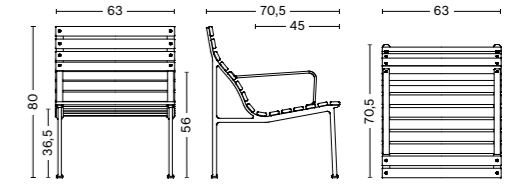

Traverse Dining Bench w. Armrest | Heat treated oiled ash

DIMENSIONS | SEATING

TRAVERSE CHAIR
 Width 47,5 cm
 Depth 52,5 cm
 Height 80,5 cm
 Seat height 46 cm
 Seat depth 38,5 cm

TRAVERSE ARMCHAIR
 Width 52 cm
 Depth 52,5 cm
 Height 80,5 cm
 Seat height 46 cm
 Seat depth 38,5 cm

TRAVERSE LOUNGE CHAIR
 Width 63 cm
 Depth 70,5 cm
 Height 80 cm
 Seat height 36,5 cm
 Seat depth 45 cm

TRAVERSE LOUNGE ARMCHAIR
 Width 63 cm
 Depth 70,5 cm
 Height 80 cm
 Seat height 36,5 cm
 Seat depth 45 cm

TRAVERSE BENCH
 Width 114 cm
 Depth 37,5 cm
 Height 46 cm
 Seat height 46 cm
 Seat depth 37,5 cm

TRAVERSE LOUNGE BENCH
 Width 114 cm
 Depth 70,5 cm
 Height 80 cm
 Seat height 36,5 cm
 Seat depth 45 cm

TRAVERSE LOUNGE BENCH W ARMREST
 Width 114 cm
 Depth 70,5 cm
 Height 80 cm
 Seat height 36,5 cm
 Seat depth 45 cm