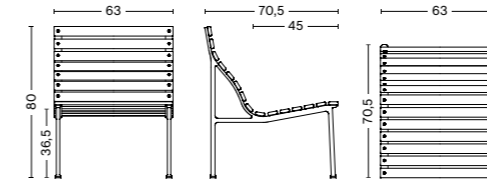

Traverse Dining Bench w. Armrest | Heat treated oiled ash

DIMENSIONS | SEATING

TRAVERSE CHAIR
 Width 47,5 cm
 Depth 52,5 cm
 Height 80,5 cm
 Seat height 46 cm
 Seat depth 38,5 cm

TRAVERSE ARMCHAIR
 Width 52 cm
 Depth 52,5 cm
 Height 80,5 cm
 Seat height 46 cm
 Seat depth 38,5 cm

TRAVERSE LOUNGE CHAIR
 Width 63 cm
 Depth 70,5 cm
 Height 80 cm
 Seat height 36,5 cm
 Seat depth 45 cm

TRAVERSE LOUNGE ARMCHAIR
 Width 63 cm
 Depth 70,5 cm
 Height 80 cm
 Seat height 36,5 cm
 Seat depth 45 cm