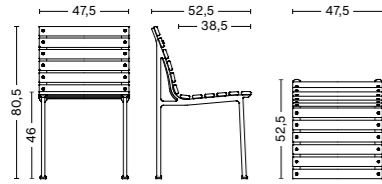

Traverse Dining Bench w. Armrest | Heat treated oiled ash

DIMENSIONS | SEATING

TRAVERSE CHAIR
 Width 47,5 cm
 Depth 52,5 cm
 Height 80,5 cm
 Seat height 46 cm
 Seat depth 38,5 cm

TRAVERSE ARMCHAIR
 Width 52 cm
 Depth 52,5 cm
 Height 80,5 cm
 Seat height 46 cm
 Seat depth 38,5 cm