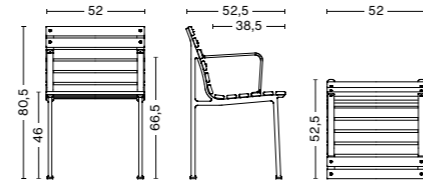

Traverse Dining Bench w. Armrest | Heat treated oiled ash

DIMENSIONS | SEATING

TRAVERSE CHAIR
 Width 47,5 cm
 Depth 52,5 cm
 Height 80,5 cm
 Seat height 46 cm
 Seat depth 38,5 cm

TRAVERSE ARMCHAIR
 Width 52 cm
 Depth 52,5 cm
 Height 80,5 cm
 Seat height 46 cm
 Seat depth 38,5 cm