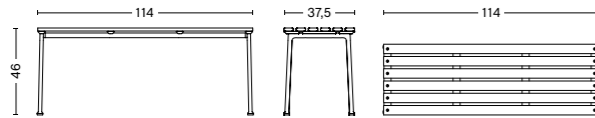

TRAVERSE BENCH
Width 114 cm
Depth 37,5 cm
Height 46 cm
Seat height 46 cm
Seat depth 37,5 cm