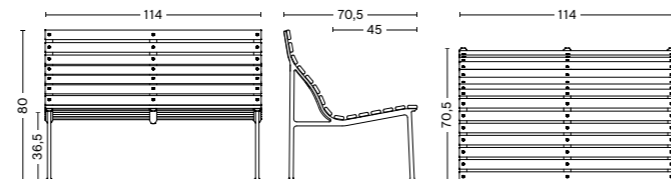

TRAVERSE LOUNGE BENCH
Width 114 cm
Depth 70,5 cm
Height 80 cm
Seat height 36,5 cm
Seat depth 45 cm