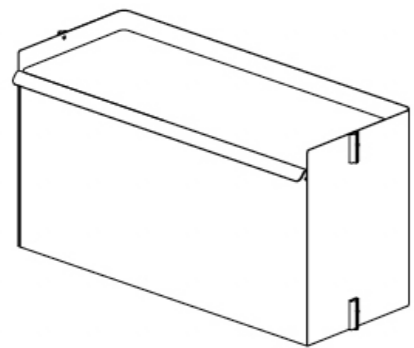

Constructed from lightweight aluminium and steel and available in different colour options.