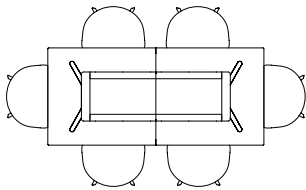

BOA TABLE | L280 X W110 X H75 CM

BOA TABLE | L280 X W128 X H75 CM

BOA TABLE | L280 X W110 X H95/H105 CM

BOA TABLE | L350 X W110 X H75 CM

BOA TABLE | L420 X W110 X H75 CM

BOA TABLE | L350 X W128 X H75 CM

BOA TABLE | L420 X W128 X H75 CM

# COPENHAGUE TABLE

The table drawings below is shown with About A Chair with arm (width 59 cm).

CPH10 | L160 X D80 CM

CPH20 | Ø90 CM

CPH20 | Ø120 CM

CPH25 | Ø120 CM

CPH25 | Ø140 CM

CPH30 | L200 X W90 CM

## CPH30 EXTENDABLE TABLE

The table drawings below is shown with About A Chair with arm (width 59 cm).

**L160 X W80 CM**

**L160 X W80 CM**  
INCL. 1 X TABLE LEAF | L210 CM

**L160 X W80 CM**  
INCL. 2 X TABLE LEAVES | L260 CM

**L160 X W80 CM**  
INCL. 3 X TABLE LEAVES | L310 CM

**L200 X W90 CM**

**L200 X W90 CM**  
INCL. 1 X TABLE LEAF | L250 CM

**L200 X W90 CM**  
INCL. 2 X TABLE LEAVES | L300 CM

**L200 X W90 CM**  
INCL. 3 X TABLE LEAVES | L350 CM