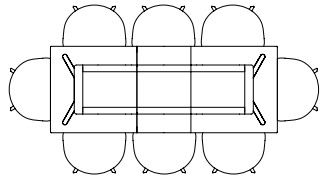

# COPENHAGUE TABLE

The table drawings below is shown with About A Chair with arm (width 59 cm).

CPH10 | L160 X D80 CM

CPH20 | Ø90 CM

CPH20 | Ø120 CM

CPH25 | Ø120 CM

CPH25 | Ø140 CM

CPH30 | L200 X W90 CM

CPH30 | L250 X W90 CM

CPH30 | L300 X W90 CM

CPH30 | L250 X W120 CM

CPH30 | L300 X W120 CM

## CPH30 EXTENDABLE TABLE

The table drawings below is shown with About A Chair with arm (width 59 cm).

**L160 X W80 CM**

**L160 X W80 CM**  
INCL. 1 X TABLE LEAF | L210 CM

**L160 X W80 CM**  
INCL. 2 X TABLE LEAVES | L260 CM

**L160 X W80 CM**  
INCL. 3 X TABLE LEAVES | L310 CM

**L200 X W90 CM**

**L200 X W90 CM**  
INCL. 1 X TABLE LEAF | L250 CM

**L200 X W90 CM**  
INCL. 2 X TABLE LEAVES | L300 CM

**L200 X W90 CM**  
INCL. 3 X TABLE LEAVES | L350 CM