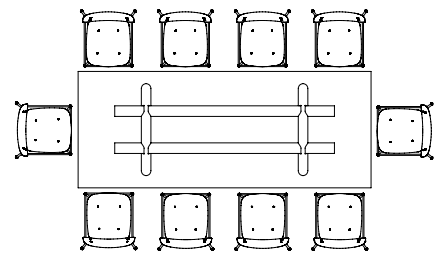

# BOA TABLE

The drawing of H75 tables below is shown with About A Chair with arm (width 59 cm),  
 H95/105 tables with Soft Edge 90 Bar Stool (width 53.5 cm).

BOA TABLE | L220 X W110 X H75 CM

BOA TABLE | L220 X W110 X H95/105 CM

BOA TABLE | L280 X W110 X H75 CM

BOA TABLE | L280 X W128 X H75 CM

BOA TABLE | L280 X W110 X H95/H105 CM

BOA TABLE | L350 X W110 X H75 CM

BOA TABLE | L420 X W110 X H75 CM

BOA TABLE | L350 X W128 X H75 CM

BOA TABLE | L420 X W128 X H75 CM