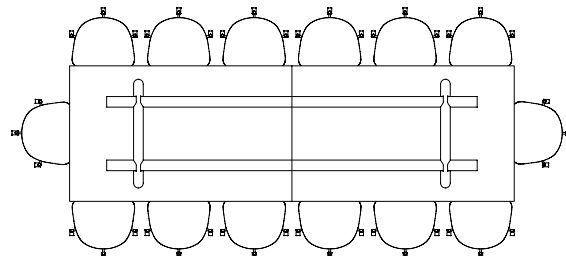

# BOA TABLE

The drawing of H75 tables below is shown with About A Chair with arm (width 59 cm),  
 H95/105 tables with Soft Edge 90 Bar Stool (width 53.5 cm).

BOA TABLE | L220 X W110 X H75 CM

BOA TABLE | L220 X W110 X H95/105 CM

BOA TABLE | L280 X W110 X H75 CM

BOA TABLE | L280 X W128 X H75 CM

BOA TABLE | L280 X W110 X H95/H105 CM

BOA TABLE | L350 X W110 X H75 CM

BOA TABLE | L420 X W110 X H75 CM

BOA TABLE | L350 X W128 X H75 CM

BOA TABLE | L420 X W128 X H75 CM

# CERAMIC TABLE

The table drawing below is shown with Type Chair (width 47,7 cm).

Ø70 CM

Ø90 CM

## COPENHAGUE DEUX TABLE

The table drawings below is shown with About A Chair with arm (width 59 cm).

CPH DEUX 220 | Ø75 CM

CPH DEUX 220 | Ø98 CM

CPH DEUX 210 | L75 X W75 CM

CPH DEUX 210 | L140 X W75 CM

CPH DEUX 210 | L200 X W75 CM