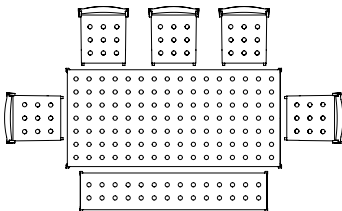

## ABOUT A TABLE

The table drawings below is shown with About A Chair with arm (width 59 cm).

**AAT15 | L80 X W80 CM**

**AAT10 | L160 X W80 CM**

**AAT10 | L180 X W90 CM**

**AAT10 | L220 X W90 CM**

**AAT10 | L280 X W90 CM**

**AAT10 | L180 X W105 CM**

**AAT10 | L220 X W105 CM**

**AAT10 | L280 X W105 CM**

**AAT20 | Ø80 CM**

**AAT20 | Ø100 CM**

**AAT20 | Ø110 CM**

**AAT20 | Ø128 CM**

## BALCONY TABLE

The table drawings below is shown with Balcony Chair (width 44,5 cm), Balcony Armchair (width 51,5 cm) and Balcony Bench (length 119,5 and 165,5 cm).

**L75 X W76 CM**  
WITH BALCONY CHAIR

**L75 X W76 CM**  
WITH BALCONY ARMCHAIR

**L144 X W76 CM**  
WITH BALCONY BENCH L119,5 CM & CHAIR

**L144 X W76 CM**  
WITH BALCONY BENCH L119,5 CM & ARMCHAIR

**L190 X W87 CM**  
WITH BALCONY BENCH L165,5 CM & CHAIR