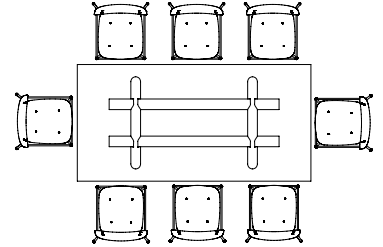

**L75 X W76 CM**  
WITH BALCONY ARMCHAIR

**L144 X W76 CM**  
WITH BALCONY BENCH L119,5 CM & CHAIR

**L144 X W76 CM**  
WITH BALCONY BENCH L119,5 CM & ARMCHAIR

**L190 X W87 CM**  
WITH BALCONY BENCH L165,5 CM & CHAIR

**L190 X W87 CM**  
WITH BALCONY BENCH L165,5 CM & ARMCHAIR

**L190 X W87 CM**  
WITH BALCONY BENCH L120 CM & CHAIR

# BOA TABLE

The drawing of H75 tables below is shown with About A Chair with arm (width 59 cm),  
 H95/105 tables with Soft Edge 90 Bar Stool (width 53.5 cm).

BOA TABLE | L220 X W110 X H75 CM

BOA TABLE | L220 X W110 X H95/105 CM

BOA TABLE | L280 X W110 X H75 CM

BOA TABLE | L280 X W128 X H75 CM

BOA TABLE | L280 X W110 X H95/H105 CM

BOA TABLE | L350 X W110 X H75 CM

BOA TABLE | L420 X W110 X H75 CM

BOA TABLE | L350 X W128 X H75 CM

BOA TABLE | L420 X W128 X H75 CM