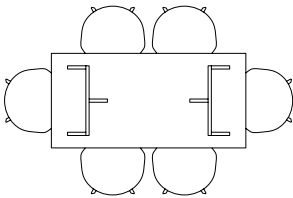

## CPH30 EXTENDABLE TABLE

The table drawings below is shown with About A Chair with arm (width 59 cm).

**L250 X W90 CM**

**L250 X W90 CM**  
INCL. 1 X TABLE LEAVES | L300 CM

**L250 X W90 CM**  
INCL. 2 X TABLE LEAVES | L350 CM

**L250 X W90 CM**  
INCL. 3 X TABLE LEAVES | L400 CM

**L250 X W90 CM**  
INCL. 4 X TABLE LEAVES | L450 CM

## LOOP STAND TABLE

The table drawings below is shown with About A Chair with arm (width 59 cm).

LOOP STAND TABLE | L160 X W77,5 CM

LOOP STAND TABLE | L180 X W87,5 CM

LOOP STAND TABLE | L200 X W92,5 CM

LOOP STAND TABLE | L250 X W92,5 CM