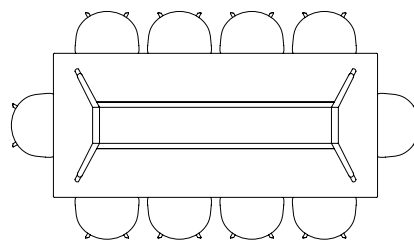

CPH30 | L300 X W120 CM