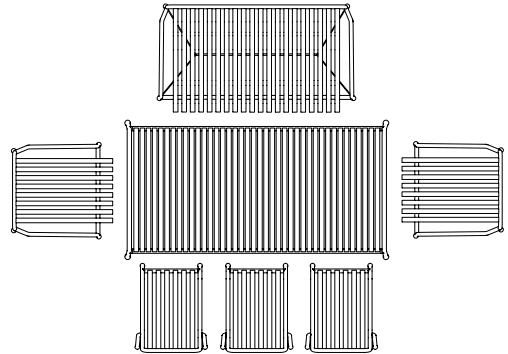

L170 X W90 CM
1 X DINING BENCH
2 X DINING ARMCHAIR
3 X CHAIR