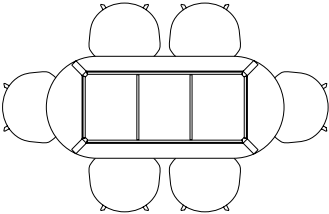

TRIANGLE LEG TABLE

The table drawings below is shown with About A Chair with arm (width 59 cm) and Triangle Legs Benches.

L200 X W85 CM