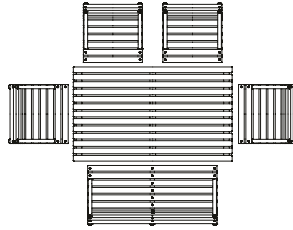

L140 X W83 CM WITH DINING BENCH WITH ARMS & ARMCHAIR