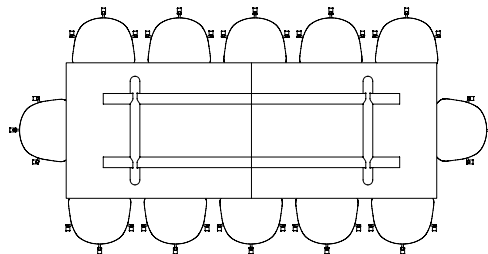

# BOA TABLE

The drawing of H75 tables below is shown with About A Chair with arm (width 59 cm),  
 H95/105 tables with Soft Edge 90 Bar Stool (width 53.5 cm).

BOA TABLE | L220 X W110 X H75 CM

BOA TABLE | L220 X W110 X H95/105 CM

BOA TABLE | L280 X W110 X H75 CM

BOA TABLE | L280 X W128 X H75 CM

BOA TABLE | L280 X W110 X H95/H105 CM

BOA TABLE | L350 X W110 X H75 CM

BOA TABLE | L420 X W110 X H75 CM

BOA TABLE | L350 X W128 X H75 CM

BOA TABLE | L420 X W128 X H75 CM

# CERAMIC TABLE

The table drawing below is shown with Type Chair (width 47,7 cm).

Ø70 CM

Ø90 CM

## COPENHAGUE DEUX TABLE

The table drawings below is shown with About A Chair with arm (width 59 cm).

CPH DEUX 220 | Ø75 CM

CPH DEUX 220 | Ø98 CM

CPH DEUX 210 | L75 X W75 CM

CPH DEUX 210 | L140 X W75 CM

CPH DEUX 210 | L200 X W75 CM