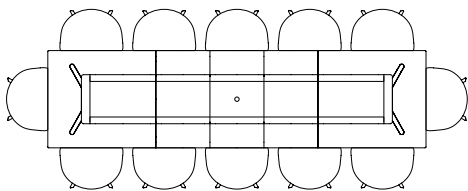

## CPH30 EXTENDABLE TABLE

The table drawings below is shown with About A Chair with arm (width 59 cm).

**L160 X W80 CM**

**L160 X W80 CM**  
INCL. 1 X TABLE LEAF | L210 CM

**L160 X W80 CM**  
INCL. 2 X TABLE LEAVES | L260 CM

**L160 X W80 CM**  
INCL. 3 X TABLE LEAVES | L310 CM

**L200 X W90 CM**

**L200 X W90 CM**  
INCL. 1 X TABLE LEAF | L250 CM

**L200 X W90 CM**  
INCL. 2 X TABLE LEAVES | L300 CM

**L200 X W90 CM**  
INCL. 3 X TABLE LEAVES | L350 CM

**L200 X W90 CM**  
INCL. 4 X TABLE LEAVES | L400 CM