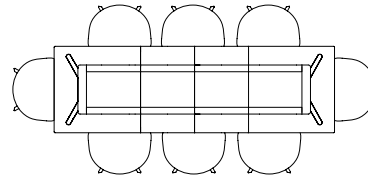

# COPENHAGUE TABLE

The table drawings below is shown with About A Chair with arm (width 59 cm).

CPH10 | L160 X D80 CM

CPH20 | Ø90 CM

CPH20 | Ø120 CM

CPH25 | Ø120 CM

CPH25 | Ø140 CM

CPH30 | L200 X W90 CM

CPH30 | L250 X W90 CM

CPH30 | L300 X W90 CM

CPH30 | L250 X W120 CM

CPH30 | L300 X W120 CM

## CPH30 EXTENDABLE TABLE

The table drawings below is shown with About A Chair with arm (width 59 cm).

**L160 X W80 CM**

**L160 X W80 CM**  
INCL. 1 X TABLE LEAF | L210 CM

**L160 X W80 CM**  
INCL. 2 X TABLE LEAVES | L260 CM

**L160 X W80 CM**  
INCL. 3 X TABLE LEAVES | L310 CM

**L200 X W90 CM**

**L200 X W90 CM**  
INCL. 1 X TABLE LEAF | L250 CM

**L200 X W90 CM**  
INCL. 2 X TABLE LEAVES | L300 CM

**L200 X W90 CM**  
INCL. 3 X TABLE LEAVES | L350 CM