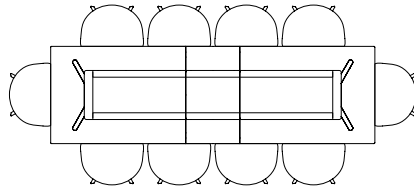

L250 X W90 CM
INCL. 1 X TABLE LEAVES | L300 CM