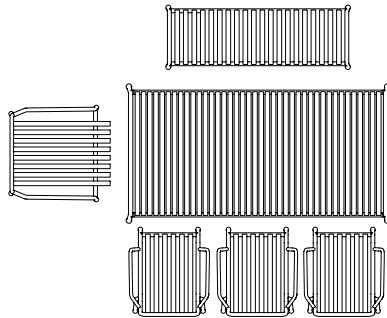

L170 X W90 CM
1 X BENCH
1 X DINING ARMCHAIR
3 X ARMCHAIR