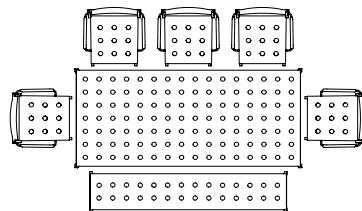

**AAT10 | L180 X W105 CM**

**AAT10 | L220 X W105 CM**

**AAT10 | L280 X W105 CM**

**AAT20 | Ø80 CM**

**AAT20 | Ø100 CM**

**AAT20 | Ø110 CM**

**AAT20 | Ø128 CM**

## BALCONY TABLE

The table drawings below is shown with Balcony Chair (width 44,5 cm), Balcony Armchair (width 51,5 cm) and Balcony Bench (length 119,5 and 165,5 cm).

**L75 X W76 CM**  
WITH BALCONY CHAIR

**L75 X W76 CM**  
WITH BALCONY ARMCHAIR

**L144 X W76 CM**  
WITH BALCONY BENCH L119,5 CM & CHAIR

**L144 X W76 CM**  
WITH BALCONY BENCH L119,5 CM & ARMCHAIR

**L190 X W87 CM**  
WITH BALCONY BENCH L165,5 CM & CHAIR

**L190 X W87 CM**  
WITH BALCONY BENCH L165,5 CM & ARMCHAIR

**L190 X W87 CM**  
WITH BALCONY BENCH L120 CM & CHAIR