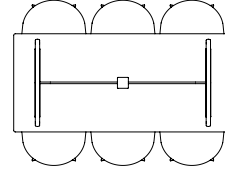

## PASSERELLE TABLE

The table drawings below is shown with About A Chair with arm (width 59 cm)

PASSERELLE TABLE | L140 X W75 CM

PASSERELLE TABLE | L160 X W85 CM

PASSERELLE TABLE | L200 X W90 CM

PASSERELLE TABLE | L260 X W95 CM