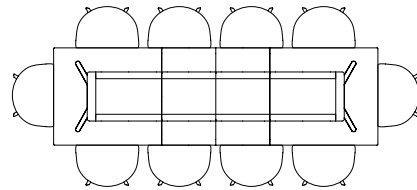

# COPENHAGUE TABLE

The table drawings below is shown with About A Chair with arm (width 59 cm).

CPH10 | L160 X D80 CM

CPH20 | Ø90 CM

CPH20 | Ø120 CM

CPH25 | Ø120 CM

CPH25 | Ø140 CM

CPH30 | L200 X W90 CM

CPH30 | L250 X W90 CM

CPH30 | L300 X W90 CM

CPH30 | L250 X W120 CM

CPH30 | L300 X W120 CM

## CPH30 EXTENDABLE TABLE

The table drawings below is shown with About A Chair with arm (width 59 cm).

**L160 X W80 CM**

**L160 X W80 CM**  
INCL. 1 X TABLE LEAF | L210 CM

**L160 X W80 CM**  
INCL. 2 X TABLE LEAVES | L260 CM

**L160 X W80 CM**  
INCL. 3 X TABLE LEAVES | L310 CM

**L200 X W90 CM**

**L200 X W90 CM**  
INCL. 1 X TABLE LEAF | L250 CM

**L200 X W90 CM**  
INCL. 2 X TABLE LEAVES | L300 CM

**L200 X W90 CM**  
INCL. 3 X TABLE LEAVES | L350 CM