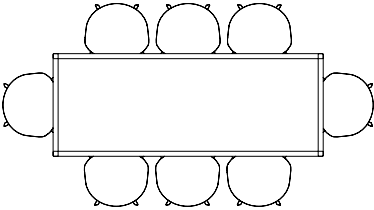

# T12 TABLE

The table drawings below is shown with About A Chair with arm (width 59 cm).

L160 X W80 CM

L200 X W95 CM

L250 X W95 CM