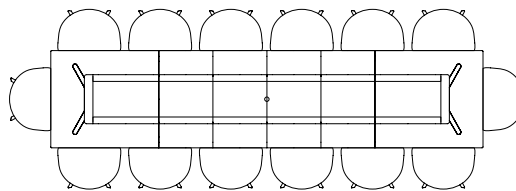

## CPH30 EXTENDABLE TABLE

The table drawings below is shown with About A Chair with arm (width 59 cm).

**L160 X W80 CM**

**L160 X W80 CM**  
INCL. 1 X TABLE LEAF | L210 CM

**L160 X W80 CM**  
INCL. 2 X TABLE LEAVES | L260 CM

**L160 X W80 CM**  
INCL. 3 X TABLE LEAVES | L310 CM

**L200 X W90 CM**

**L200 X W90 CM**  
INCL. 1 X TABLE LEAF | L250 CM

**L200 X W90 CM**  
INCL. 2 X TABLE LEAVES | L300 CM

**L200 X W90 CM**  
INCL. 3 X TABLE LEAVES | L350 CM

**L200 X W90 CM**  
INCL. 4 X TABLE LEAVES | L400 CM