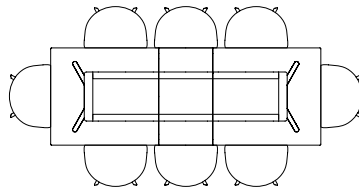

# COPENHAGUE TABLE

The table drawings below is shown with About A Chair with arm (width 59 cm).

CPH10 | L160 X D80 CM

CPH20 | Ø90 CM

CPH20 | Ø120 CM

CPH25 | Ø120 CM

CPH25 | Ø140 CM

CPH30 | L200 X W90 CM

CPH30 | L250 X W90 CM

CPH30 | L300 X W90 CM

CPH30 | L250 X W120 CM

CPH30 | L300 X W120 CM

## CPH30 EXTENDABLE TABLE

The table drawings below is shown with About A Chair with arm (width 59 cm).

**L160 X W80 CM**

**L160 X W80 CM**  
INCL. 1 X TABLE LEAF | L210 CM

**L160 X W80 CM**  
INCL. 2 X TABLE LEAVES | L260 CM

**L160 X W80 CM**  
INCL. 3 X TABLE LEAVES | L310 CM

**L200 X W90 CM**

**L200 X W90 CM**  
INCL. 1 X TABLE LEAF | L250 CM

**L200 X W90 CM**  
INCL. 2 X TABLE LEAVES | L300 CM

**L200 X W90 CM**  
INCL. 3 X TABLE LEAVES | L350 CM