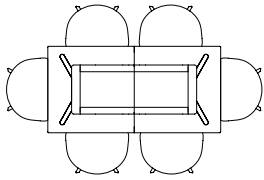

# COPENHAGUE TABLE

The table drawings below is shown with About A Chair with arm (width 59 cm).

CPH10 | L160 X D80 CM

CPH20 | Ø90 CM

CPH20 | Ø120 CM

CPH25 | Ø120 CM

CPH25 | Ø140 CM

CPH30 | L200 X W90 CM

CPH30 | L250 X W90 CM

CPH30 | L300 X W90 CM

CPH30 | L250 X W120 CM

CPH30 | L300 X W120 CM

## CPH30 EXTENDABLE TABLE

The table drawings below is shown with About A Chair with arm (width 59 cm).

**L160 X W80 CM**

**L160 X W80 CM**  
INCL. 1 X TABLE LEAF | L210 CM

**L160 X W80 CM**  
INCL. 2 X TABLE LEAVES | L260 CM

**L160 X W80 CM**  
INCL. 3 X TABLE LEAVES | L310 CM

**L200 X W90 CM**

**L200 X W90 CM**  
INCL. 1 X TABLE LEAF | L250 CM

**L200 X W90 CM**  
INCL. 2 X TABLE LEAVES | L300 CM

**L200 X W90 CM**  
INCL. 3 X TABLE LEAVES | L350 CM