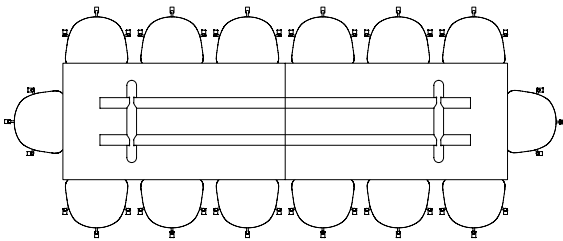

# BOA TABLE

The drawing of H75 tables below is shown with About A Chair with arm (width 59 cm),  
 H95/105 tables with Soft Edge 90 Bar Stool (width 53.5 cm).

BOA TABLE | L220 X W110 X H75 CM

BOA TABLE | L220 X W110 X H95/105 CM

BOA TABLE | L280 X W110 X H75 CM

BOA TABLE | L280 X W128 X H75 CM

BOA TABLE | L280 X W110 X H95/H105 CM

BOA TABLE | L350 X W110 X H75 CM

BOA TABLE | L420 X W110 X H75 CM

BOA TABLE | L350 X W128 X H75 CM

BOA TABLE | L420 X W128 X H75 CM

# CERAMIC TABLE

The table drawing below is shown with Type Chair (width 47,7 cm).

Ø70 CM

Ø90 CM

## COPENHAGUE DEUX TABLE

The table drawings below is shown with About A Chair with arm (width 59 cm).

CPH DEUX 220 | Ø75 CM

CPH DEUX 220 | Ø98 CM

CPH DEUX 210 | L75 X W75 CM

CPH DEUX 210 | L140 X W75 CM

CPH DEUX 210 | L200 X W75 CM