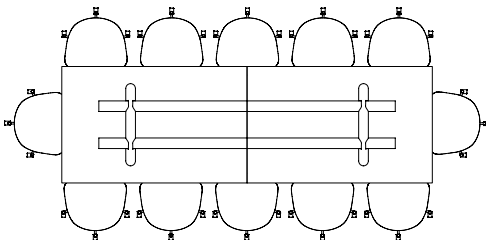

**AAT10 | L180 X W105 CM**

**AAT10 | L220 X W105 CM**

**AAT10 | L280 X W105 CM**

**AAT20 | Ø80 CM**

**AAT20 | Ø100 CM**

**AAT20 | Ø110 CM**

**AAT20 | Ø128 CM**

**L190 X W87 CM**  
WITH BALCONY BENCH L165,5 CM & ARMCHAIR

**L190 X W87 CM**  
WITH BALCONY BENCH L120 CM & CHAIR

# BOA TABLE

The drawing of H75 tables below is shown with About A Chair with arm (width 59 cm),  
 H95/105 tables with Soft Edge 90 Bar Stool (width 53.5 cm).

BOA TABLE | L220 X W110 X H75 CM

BOA TABLE | L220 X W110 X H95/105 CM

BOA TABLE | L280 X W110 X H75 CM

BOA TABLE | L280 X W128 X H75 CM

BOA TABLE | L280 X W110 X H95/H105 CM

BOA TABLE | L350 X W110 X H75 CM

BOA TABLE | L420 X W110 X H75 CM

BOA TABLE | L350 X W128 X H75 CM

BOA TABLE | L420 X W128 X H75 CM