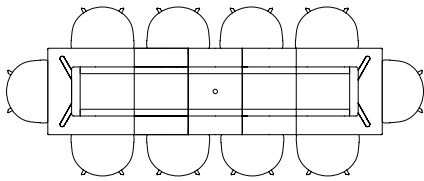

## CPH30 EXTENDABLE TABLE

The table drawings below is shown with About A Chair with arm (width 59 cm).

**L160 X W80 CM**

**L160 X W80 CM**  
INCL. 1 X TABLE LEAF | L210 CM

**L160 X W80 CM**  
INCL. 2 X TABLE LEAVES | L260 CM

**L160 X W80 CM**  
INCL. 3 X TABLE LEAVES | L310 CM

**L200 X W90 CM**

**L200 X W90 CM**  
INCL. 1 X TABLE LEAF | L250 CM

**L200 X W90 CM**  
INCL. 2 X TABLE LEAVES | L300 CM

**L200 X W90 CM**  
INCL. 3 X TABLE LEAVES | L350 CM