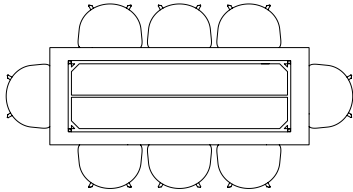

# TWO-COLOUR TABLE

The table drawings below is shown with About A Chair with arm (width 59 cm).

L160 X W82 CM

L200 X W90 CM

L240 X W90 CM

Ø105 CM

Ø120 CM