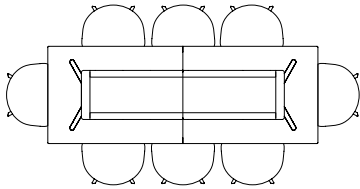

CPH30 EXTENDABLE TABLE

The table drawings below is shown with About A Chair with arm (width 59 cm).

L250 X W90 CM