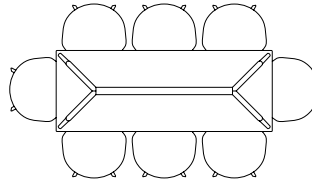

# BOA TABLE

The drawing of H75 tables below is shown with About A Chair with arm (width 59 cm),  
 H95/105 tables with Soft Edge 90 Bar Stool (width 53.5 cm).

BOA TABLE | L220 X W110 X H75 CM

BOA TABLE | L220 X W110 X H95/105 CM

BOA TABLE | L280 X W110 X H75 CM

BOA TABLE | L280 X W128 X H75 CM

BOA TABLE | L280 X W110 X H95/H105 CM

BOA TABLE | L350 X W110 X H75 CM

BOA TABLE | L420 X W110 X H75 CM

BOA TABLE | L350 X W128 X H75 CM

BOA TABLE | L420 X W128 X H75 CM

## COPENHAGUE DEUX TABLE

The table drawings below is shown with About A Chair with arm (width 59 cm).

CPH DEUX 220 | Ø75 CM

CPH DEUX 220 | Ø98 CM

CPH DEUX 210 | L75 X W75 CM

CPH DEUX 210 | L140 X W75 CM

CPH DEUX 210 | L200 X W75 CM

# COPENHAGUE TABLE

The table drawings below is shown with About A Chair with arm (width 59 cm).

CPH10 | L160 X D80 CM

CPH20 | Ø90 CM

CPH20 | Ø120 CM

CPH25 | Ø120 CM

CPH25 | Ø140 CM

CPH30 | L200 X W90 CM