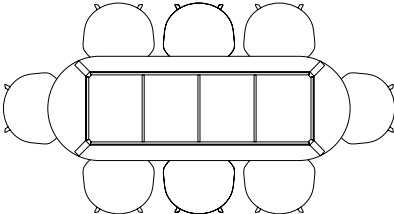

L250 X W85 CM