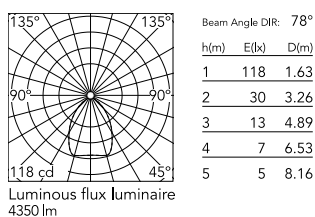

Physical

Colour	Panama
Orientation	Adjustable
Length (mm)	790
Net weight (kg)	160.3
Package volume (m3)	1.46
IP internal	55
IP external	55

Download

[Mounting instructions](#)  ZIP

[Mounting instructions](#)  ZIP

Photometric Files

[LDT / IES](#)  ZIP

Technical Drawings

[2D](#)  ZIP

[3D](#)  ZIP

Schematic light drawing

Photometric

Lighting type	Direct
Light distribution	Symmetric
Beam angle C0-180 (°)	78
Beam angle C90-270 (°)	78