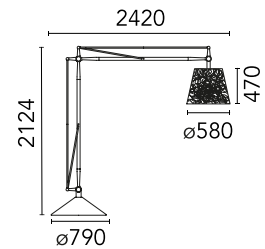

Light source not included.