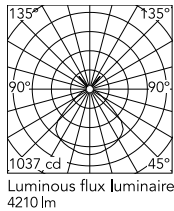

Schematic light drawing

Photometric

Lighting type	Indirect, Direct
Light distribution	Symmetric

Electrical

Insulation class	II
Frequency (Hz)	50/60
Main voltage (Vac)	220-240
LED voltage Vf (Vdc)	null
Dimmable	Yes
Dimming interface	Remote Dimmable (Dimmer Not Included)
Plug type	Type C
Batteries inside	No