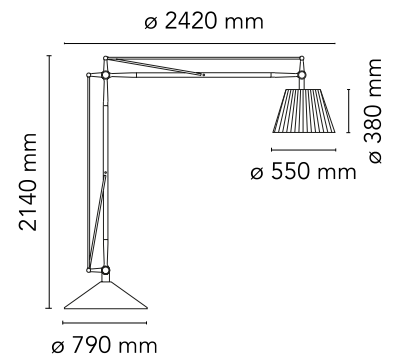

FLOS

F6366020 Fabric

SuperArchimoon

Designed by Philippe Starck, 2000

Halogen - 250W

Floor lamp providing direct and diffused light. Acid-etched hand-blown pressed borosilicate glass internal diffuser. Plissé cloth external diffuser. Sand-cast, aluminum diffuser support. Gray painted assembly composed of tubular aluminum arms and tie rods, stainless steel springs, and die-cast aluminum joints. Sand-cast aluminum base with gray painted spun aluminum cover. On the cable there is the electronic dimmer which allows the regulation of light brightness.

Main specifications

Mounting	Floor
Environments	Indoor dry location
Light Source Type	Bulb
Lamp category	Halogen
Lamp holders	E27
Iicos	HSGS
Number of heads	1
Power (W)	250

Physical

Colour	Fabric
Length (mm)	790
Cord length (mm)	1600
Net weight (kg)	90.88
Package volume (m3)	1.28
IP internal	20