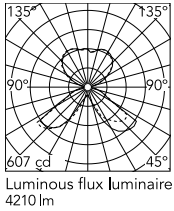

Physical

Colour	Black
Length (mm)	450
Cord length (mm)	1700
Net weight (kg)	5.6
Package height (mm)	780
Package width (mm)	510
Package length (mm)	510
Package volume (m3)	0.2
IP internal	20

Download

Mounting instructions [↓ PDF](#)

Spare Parts [↓ PDF](#)

Photometric Files

LDT / IES [↓ LDT](#)

Technical Drawings

2D [↓ ZIP](#)

3D [↓ ZIP](#)

Schematic light drawing

Photometric