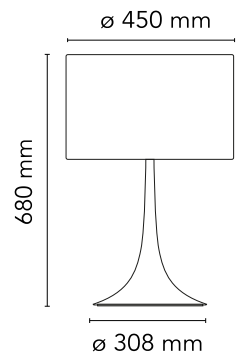

FLOS

F6611030 Black

Spun Light Table 2

Designed by Sebastian Wrong, 2003

Halogen - 150W

Table/desk lamp providing diffused light. Spun metal frame and diffuser, die-cast aluminum diffuser support arms and lampholder support, painted in the colors indicated below. White, injection-molded polycarbonate diffuser supports. Sandblasted pressed glass upper diffuser screen. On the cable there is the electronic dimmer which allows the regulation of light brightness.

Are you a professional and your project needs consulting and support?

BOOK AN APPOINTMENT

Main specifications

EAN	8059607006955
Mounting	Table
Environments	Indoor dry location
Light Source Type	Bulb
Lamp category	Halogen
Lamp holders	E27
Ilcos	HSGS
Number of heads	1
Power (W)	150

Physical

Colour	Black
Length (mm)	450
Cord length (mm)	1700
Net weight (kg)	5.6
Package height (mm)	780
Package width (mm)	510
Package length (mm)	510
Package volume (m3)	0.2
IP internal	20

Download

Mounting instructions [↓ PDF](#)