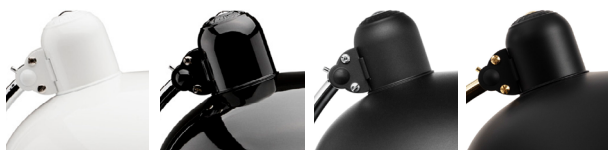

FRITZ HANSEN

KAISER idell™ 6631-T LUXUS
PRODUCT FACT SHEET

KAISER idell™ 6631-T LUXUS

Versatile and minimalist, the KAISER idell™ 6631-T luxus lamp is renowned for its iconic shape and timeless appeal. The KAISER idell lamp series is characterised by Christian Dell's ability to create elegant design with basic geometric hallmarks of modernism: shapes like the sphere, circle and cylinder. Today, the KAISER idell is widely recognised as a symbol of noble Bauhaus design, exquisite choice of material, and precise engineering.

MODEL

6631-T Luxus

MATERIAL

Shade/Base: Steel (High-gloss or Matt)

Elements: Chrome-plated brass or polished brass (untreated)

COLOURS

WHITE

High-gloss/Chrome

VENETIAN RED

High-gloss/Chrome

EASY GREY

Matt/Brass

FEATURES

- Tilttable

PRODUCTION PROCESS

The lamp is made in steel and brass. The shade/base has a powder coated/wet painted varnished high-gloss/matt finish. The chrome-plated lamp elements consist of silversoldered and hand-polished brass and the brass elements consist of untreated brass. The top of the swivel joint is embossed with "ORIGINAL KAISER-idell".