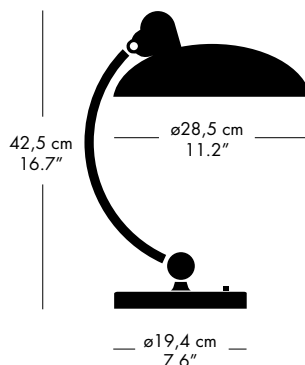

DIMENSIONS

Height: 42,5 cm / 16.7 in
 Diameter (shade): 28,5 cm / 11.2 in
 Diameter (base): 19,4 cm / 7.6 in

WEIGHT

3,8 kg / 8.4 lb

CORD

Length: 2 m / 78.7"
 Material: Textile
 Colour: Black

**SWITCH COLOUR**

White: White
 Black: Black
 Matt Black (chrome): Black
 Matt Black (brass): Black
 Dark Green: White
 Venetian Red: White
 Easy Grey: Black

LIGHT SOURCE

Socket: E27
 Max wattage: 60W
 Size (recommended): Max length 95 mm / 3.7"

PACKAGING DIMENSIONS

Height: 49,5 cm / 19.5 in
 Width: 38 cm / 15 in
 Depth: 38,5 cm / 15.2 in
 Weight: 6,1 kg / 13.4 lb

COLLI

1