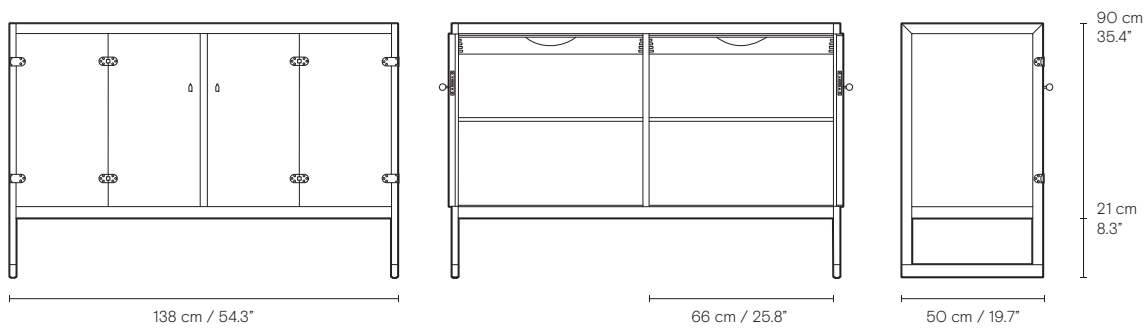

BY APPOINTMENT TO
THE ROYAL DANISH COURT

CARL HANSEN & SØN

PRODUCT SHEET

BM0057 SIDEBOARD

The BM0057 Sideboard was designed by Børge Mogensen in 1957. A masterful demonstration of his vision of modern practicality, the sideboard is meticulously crafted from FSC™-certified oak with brass bracket detailing. This design conceals several intricate carpentry techniques. Double-bracket doors open out to reveal two adjustable shelves and two drawers in an exacting, highly crafted design.

SPECIFICATIONS

Packaging dimensions and weight	Height	Width	Length	Cbm	Net.	Tara	Gross
	1080 mm	570 mm	1450 mm	0.89	66 kg	44 kg	110 kg

Certifications	Preassembled	Quick ship
FSC-certified (FSC-C135991)	Yes	Yes